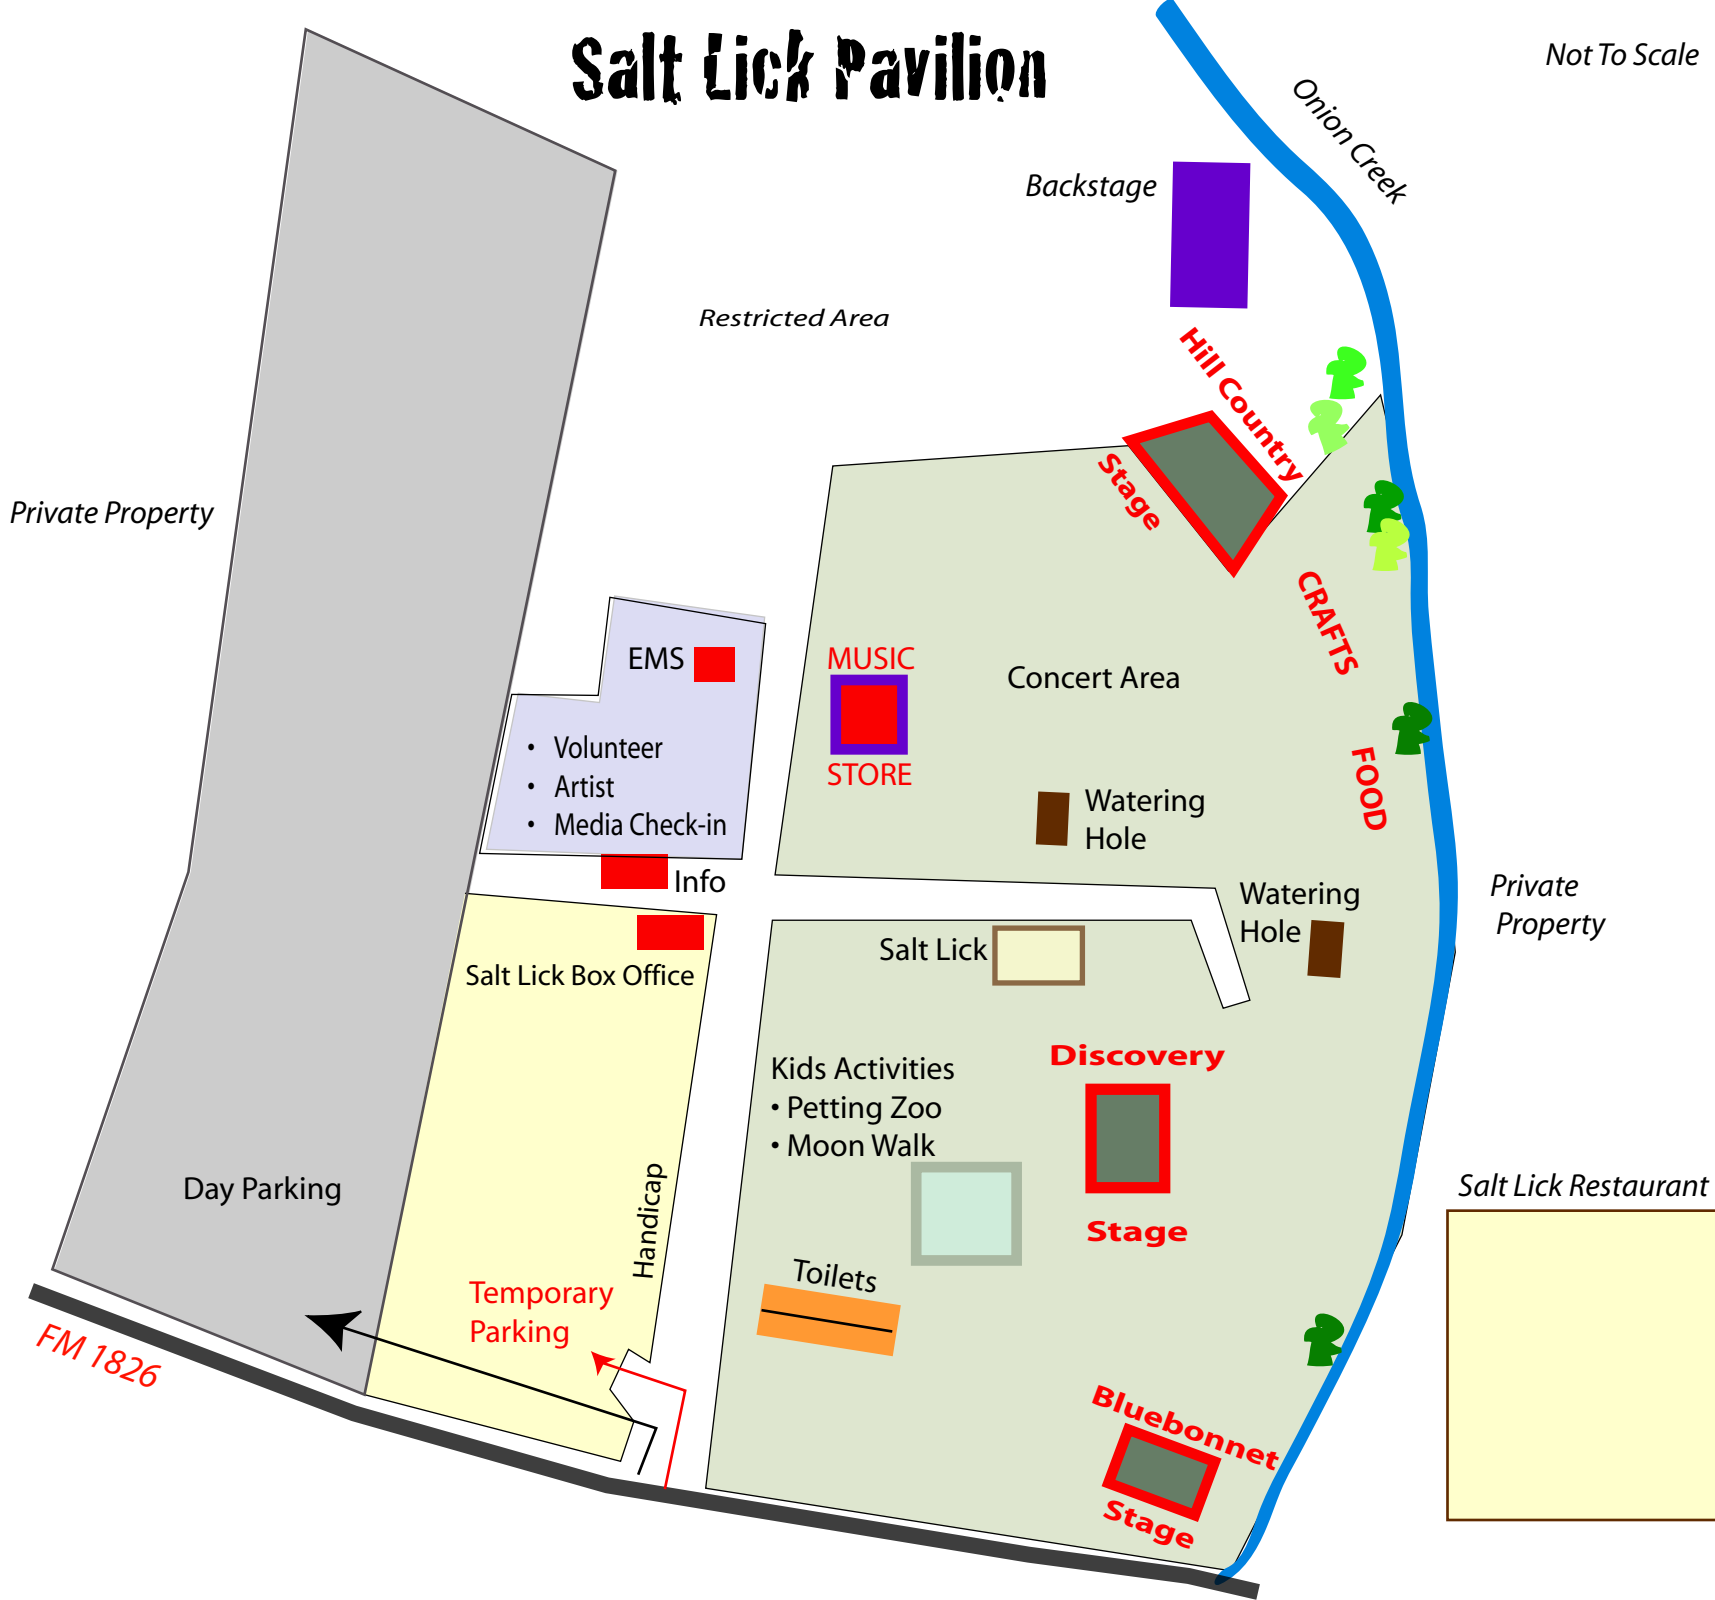

# Salt Lick Pavilion

Not To Scale

Backstage

Onion Creek

Restricted Area

Private Property

EMS

- Volunteer
- Artist
- Media Check-in

Info

MUSIC  
STORE

Concert Area

Watering  
Hole

CRAFTS

FOOD

Private  
Property

Watering  
Hole

Salt Lick Box Office

Salt Lick

Kids Activities  
• Petting Zoo  
• Moon Walk

Discovery  
Stage

Salt Lick Restaurant

Day Parking

Toilets

Temporary  
Parking

Handicap

Bluebonnet  
Stage

FM 1826